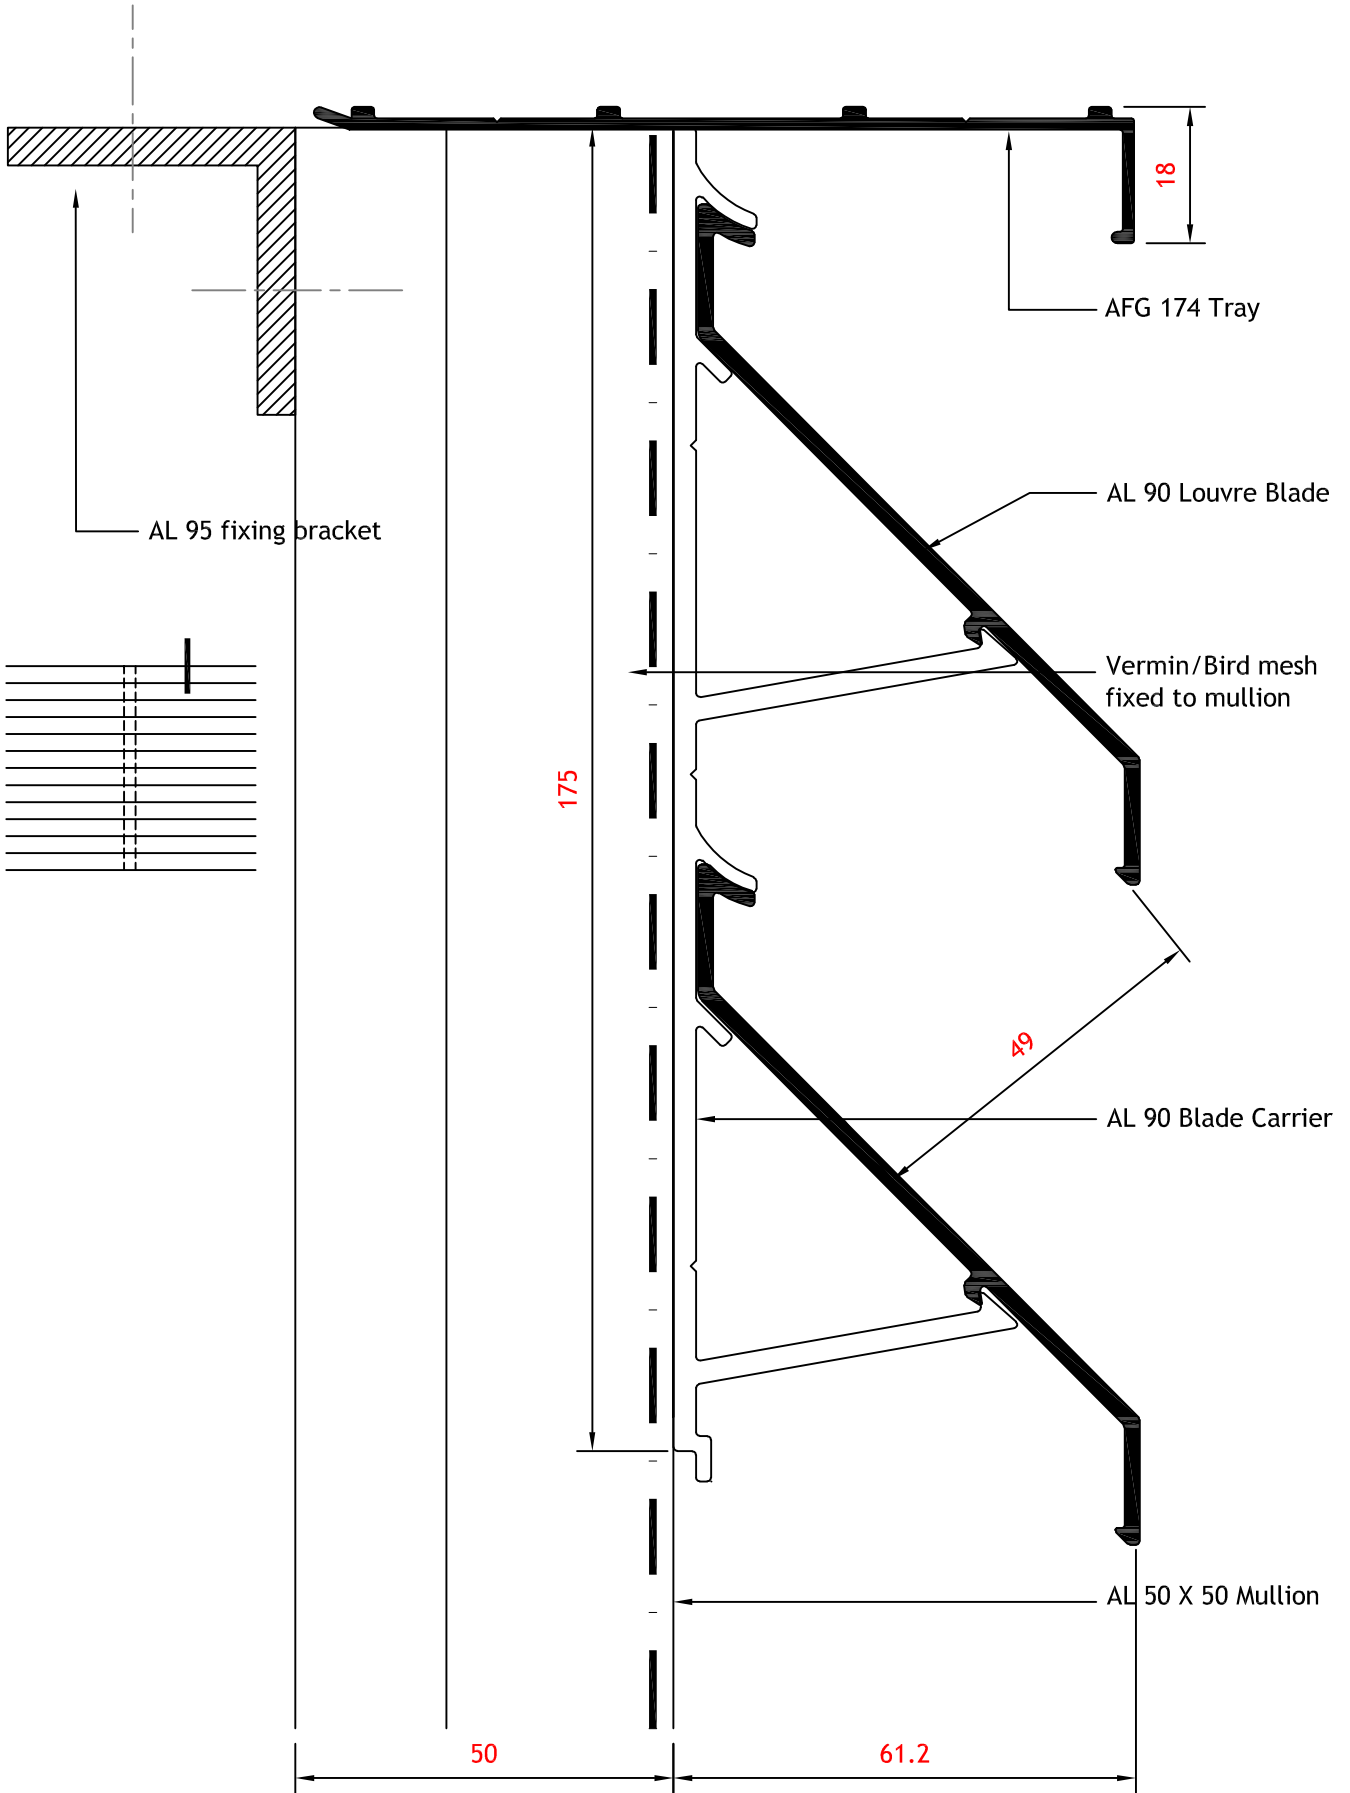

Note.  
See page AL 2:1:1 Wall Chart  
for other mullions available

D  
E  
F

A-  
B  
C

Revisions

# Head Detail

## AL 90 Louvre Wall System

Scale 1:1 Date 01.09.18

Page **AL-3:1:2**

Rev. - Date -