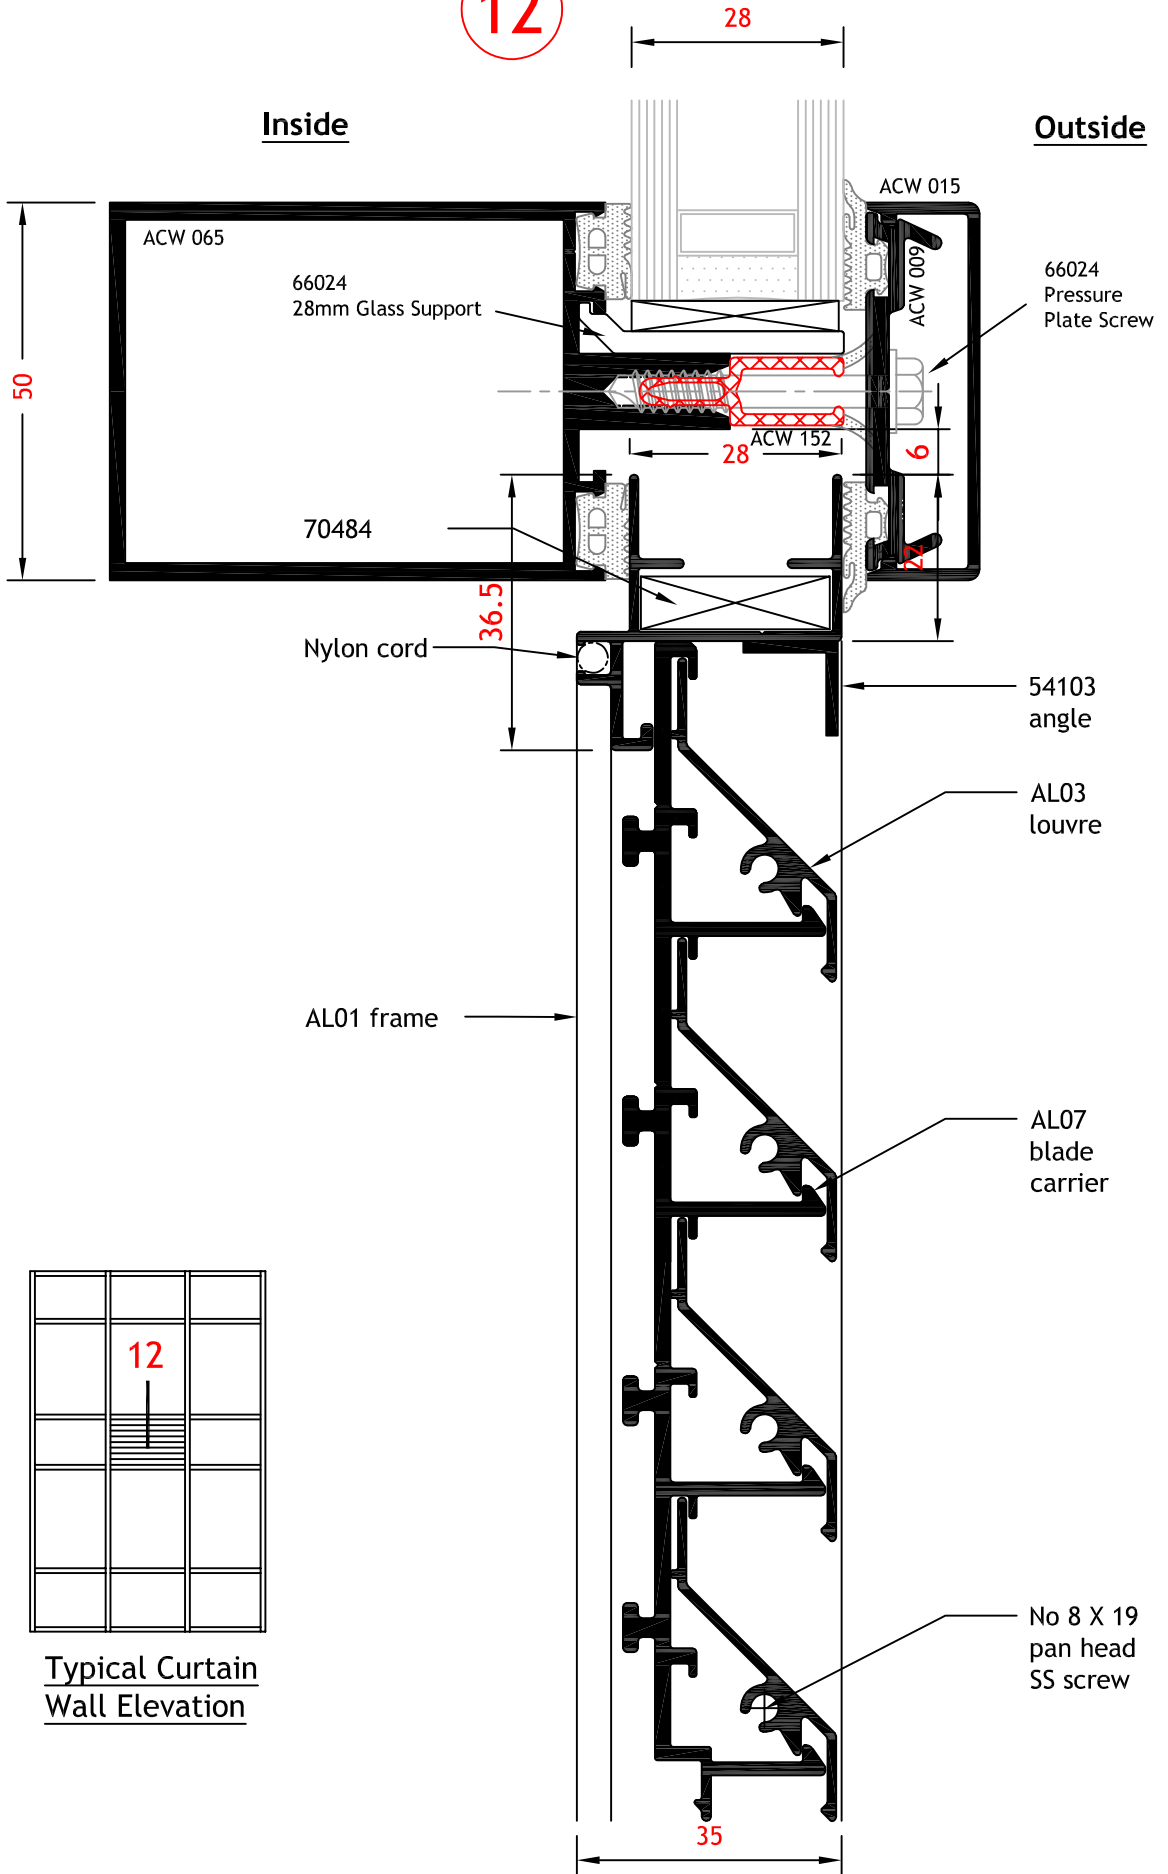

12

Typical Curtain Wall Elevation

D  
E  
F

A-  
B  
C

# General Arrangements Glaze-in Curtain Wall Head AL Louvres