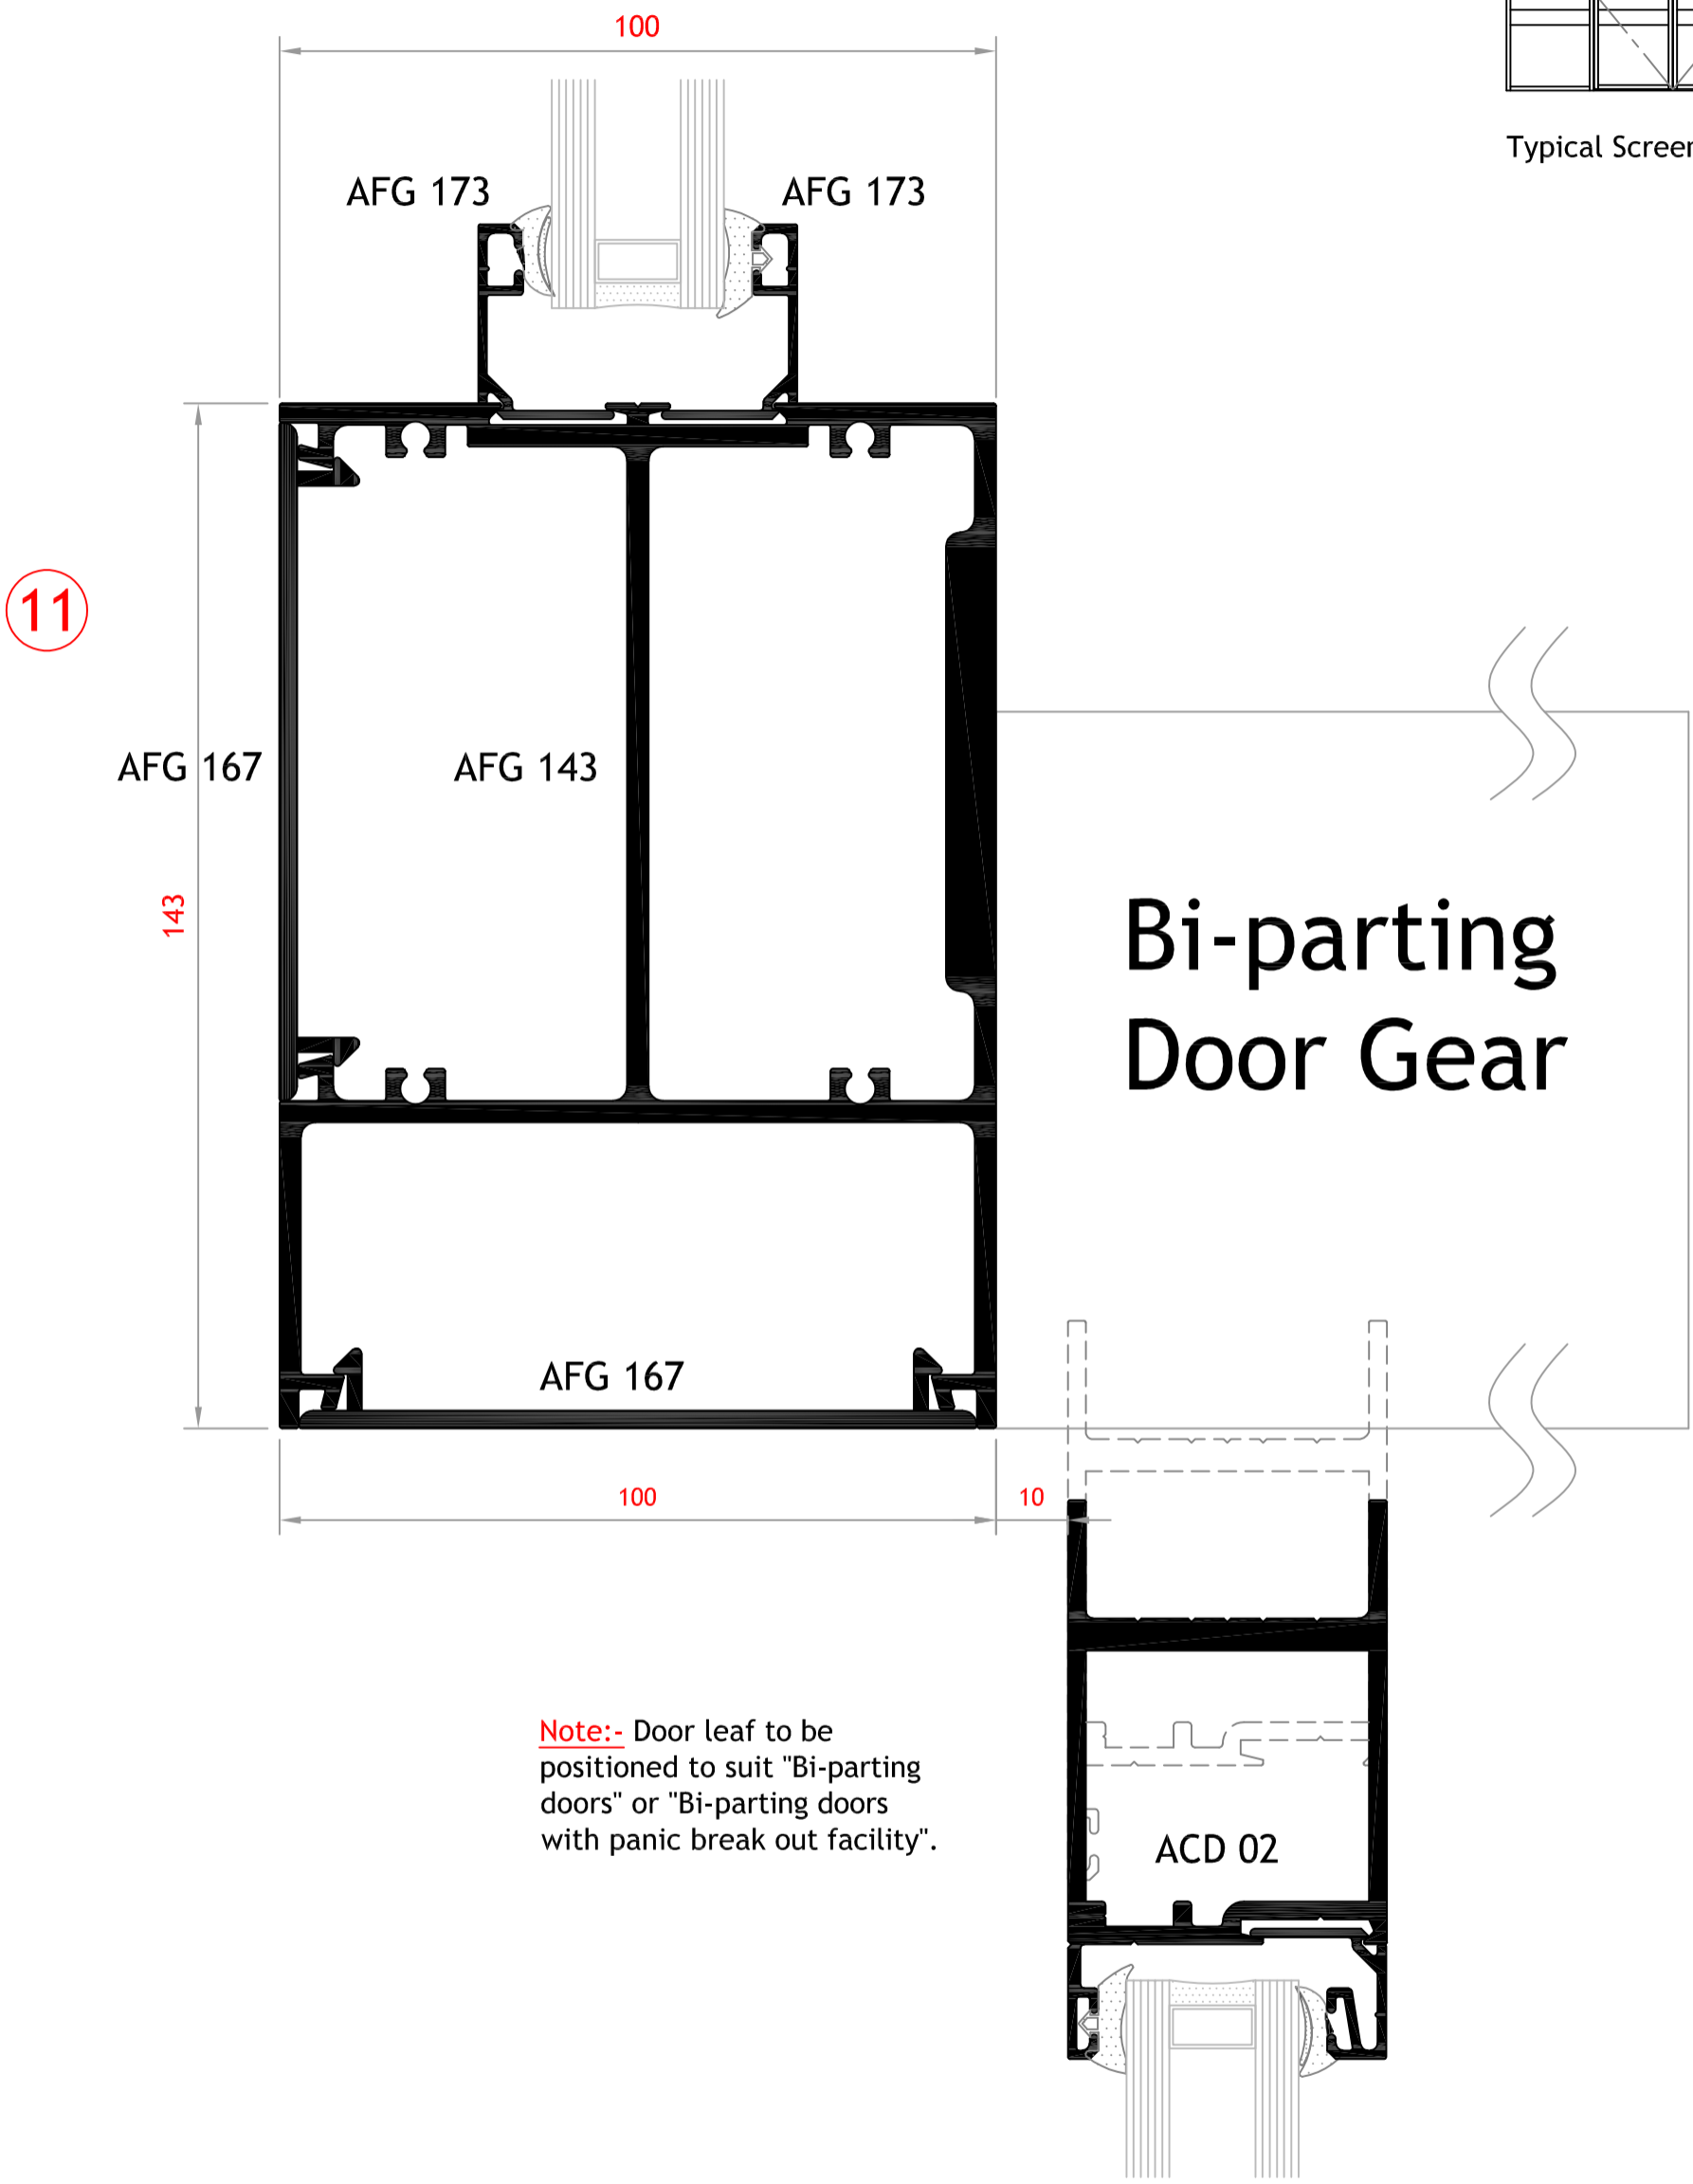

Typical Screen Elevation

Bi-parting Door Gear

Note:- Door leaf to be positioned to suit "Bi-parting doors" or "Bi-parting doors with panic break out facility".

AFG Elevation & Details
AFG 143 Bi-parting Door Head (Double Glaze)
AFG Flush Glazing System
ACD Commercial Door System